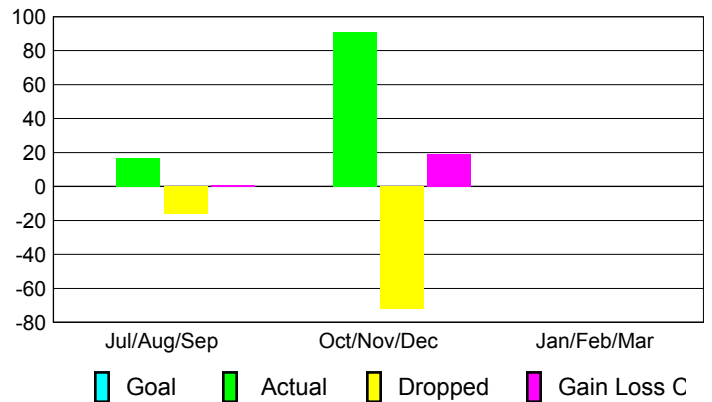

Membership Results 2012-2013

Goal, New, Dropped, Gain/Loss

Comparison of Membership Gain/Loss

Current Year Compared to the Previous Year