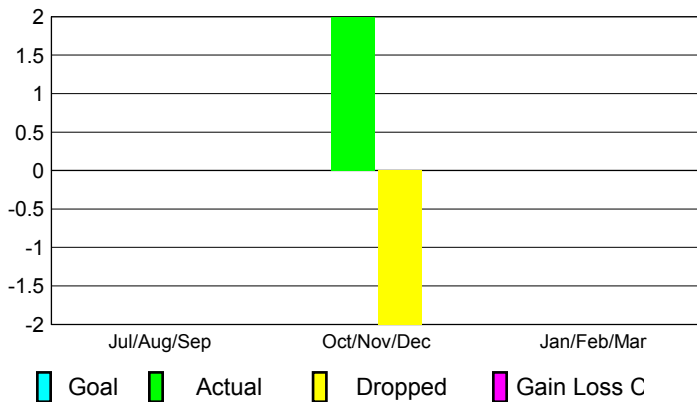

2012-2013 GMT Reports for District (or Undistricted) **District B 2**

GMT: **Joel Rosendo Gómez Franco**

Location: **MEXICO**

GMT CA: **3**

CLUBS

Club Results
2012-2013

Clubs
2011-2012

Month	New Club Goal	Actual New Clubs	Actual Dropped Clubs	Gain/Loss of Clubs	Gain/Loss of Clubs
Jul/Aug/Sep		0	0	0	0
Oct/Nov/Dec		2	-2	0	-1
Jan/Feb/Mar					0
Totals		2	-2	0	-1

Club Results 2012-2013

Goal, New, Dropped, Gain/Loss

Comparison of Club Gain/Loss

Current Year Compared to the Previous Year

YTD Status Quo Clubs 2012-2013

Status Quo Clubs Compared to Status Quo Members

MEMBERSHIP