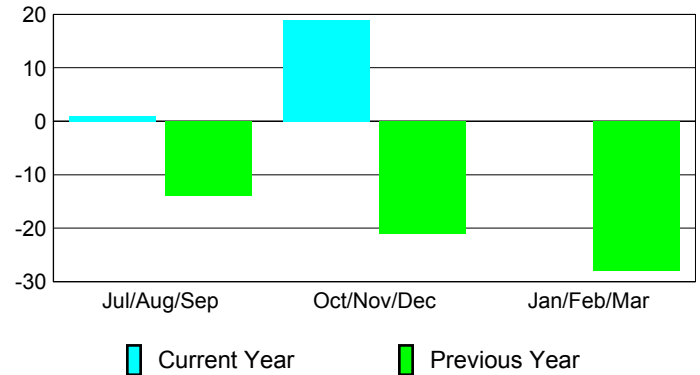

Club Results 2012-2013

Goal, New, Dropped, Gain/Loss

Comparison of Club Gain/Loss

Current Year Compared to the Previous Year

YTD Status Quo Clubs 2012-2013

Status Quo Clubs Compared to Status Quo Members

MEMBERSHIP

Membership Results
2012-2013

Membership
2011-2012

Month	Net Memb Goal	Actual New Memb	Actual Dropped Memb	Gain/Loss of Memb	Gain/Loss of Memb
Jul/Aug/Sep		17	-16	1	-14
Oct/Nov/Dec		91	-72	19	-21
Jan/Feb/Mar					-28
Totals		108	-88	20	-63

Membership Results 2012-2013

Goal, New, Dropped, Gain/Loss

Comparison of Membership Gain/Loss

Current Year Compared to the Previous Year

Gender Comparison 2012-2013

Jul/Aug/Sep

Oct/Nov/Dec

Jan/Feb/Mar